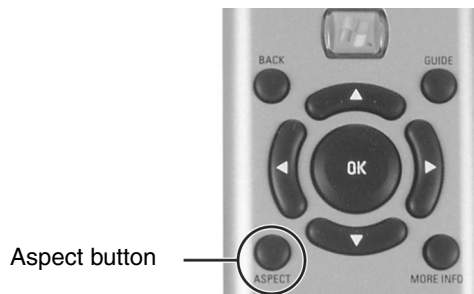

UPDATE

Gateway Media Center PC Remote Control

The **Aspect** button located on your remote control does not function with your Media Center PC. This button is reserved for future system enhancements.

MAN 820GM REMOTE UPD R0 9/04

www.gateway.com

UPDATE

Gateway Media Center PC Remote Control

The **Aspect** button located on your remote control does not function with your Media Center PC. This button is reserved for future system enhancements.